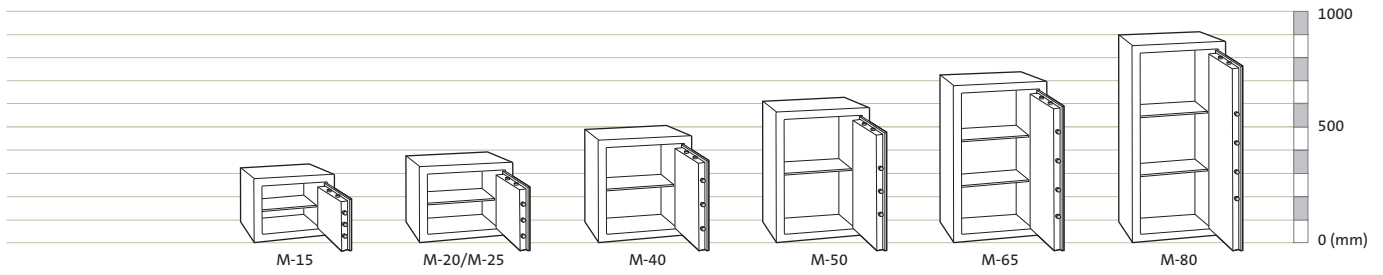

**LIGHT WEIGHT,
CERTIFIED & VALUE FOR
MONEY PROTECTION**
FOR CASH AND
VALUABLES SUITABLE
FOR ALL AREAS OF THE
HOME AND OFFICE

CONSUL

BURGLARY-RESISTANT PROTECTION

KEY FEATURES

- Market leading light weight allows for easier installation.
- Burglary protection in accordance with EN 1143-1, as certified by ECB•S for Grade 0 and I.
- Composite door made from 10mm steel with an overall thickness of 35mm.
- The body is 45 mm overall, comprising the inner and outer steel walls, the space between which is filled with a multi-material burglary resistant barrier.
- 25mm diameter steel bolts secure the door, three operating horizontally and two each vertically upwards and downwards.
- Recessed door & concealed internal hinges which give a smooth finish & prevent areas of attack.
- Model 25 & above has the ability to store A4 Binders.
- The safe is prepared & anchoring kit is supplied to allow the Consul range to be securely base- or rear-fixed to resist unauthorised removal once installed.

CONSUL

PRODUCT SPECIFICATIONS

GRADE 0

Model	External Height (mm)	External Width (mm)	External Depth* (mm)	Internal Height (mm)	Internal Width (mm)	Internal Depth (mm)	Capacity (litres)	Net Weight (kg)	No. of Shelves
M-15	280	370	350	190	280	250	13	40	1
M-25	330	450	400	240	360	300	26	54	1
M-40	450	450	400	360	360	300	39	67	1
M-50	570	450	400	480	360	300	52	81	1
M-65	690	450	400	600	360	300	65	94	2

* Dimensions exclude handle projection.

GRADE I

Model	External Height (mm)	External Width (mm)	External Depth* (mm)	Internal Height (mm)	Internal Width (mm)	Internal Depth (mm)	Capacity (litres)	Net Weight (kg)	No. of Shelves
M-20	330	450	330	240	360	230	20	50	1
M-25	330	450	400	240	360	300	26	59	1
M-40	450	450	400	360	360	300	39	72	1
M-50	570	450	400	480	360	300	52	86	1
M-65	690	450	400	600	360	300	65	100	2
M-80	850	450	400	760	360	300	82	117	2