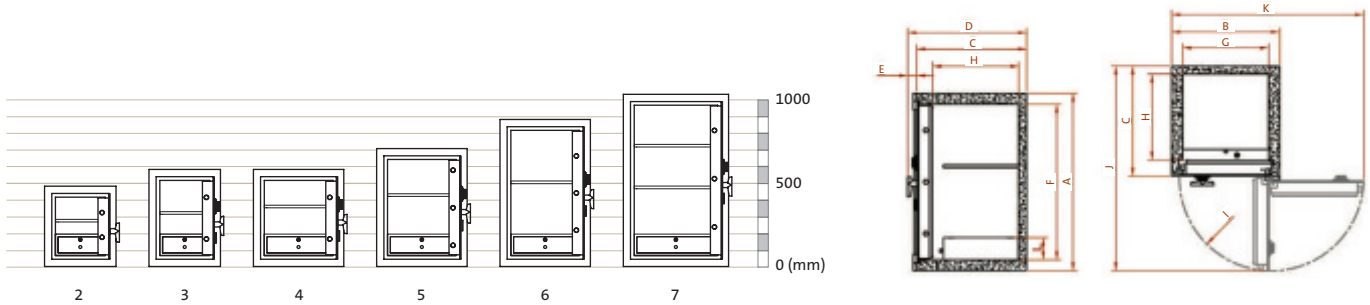

MINI BANKER

PRODUCT SPECIFICATIONS

Product Specifications

Size	(A) External Height (mm)	(B) External Width (mm)	(C) External Depth (mm)	(D) Clear depth over hinge	(F) Internal Height (mm)	(G) Internal Width (mm)	(H) Internal Depth (mm)	(I) Door Swing	(J) Depth with door at 90°	(K) Width when door fully open	Nett weight (kgs)	Gross weight (kgs)	capacity (Litres)	Approx. net weight with night drawer trap
2	488	435	445	499	358	305	305	340	797	726	160	184	33	240
3	590	435	445	499	460	305	305	340	797	726	190	217	43	270
4	590	550	560	614	460	420	420	454	1026	955	270	304	81	430
5	717	550	560	614	587	420	420	454	1026	955	320	355	103	470
6	894	550	560	614	764	420	420	454	1026	955	380	415	135	530
7	1047	640	650	704	917	510	510	544	1206	1135	520	570	238	745

(E) Furniture Projection 54mm / (L) Drawer height 130mm / Net weight of Safes with Night Drawer Trap is estimate with tolerances of ±15%

STANDARD LOCKING

KEY LOCK

The door is secured by a 8-level double bitted key lock from Germany